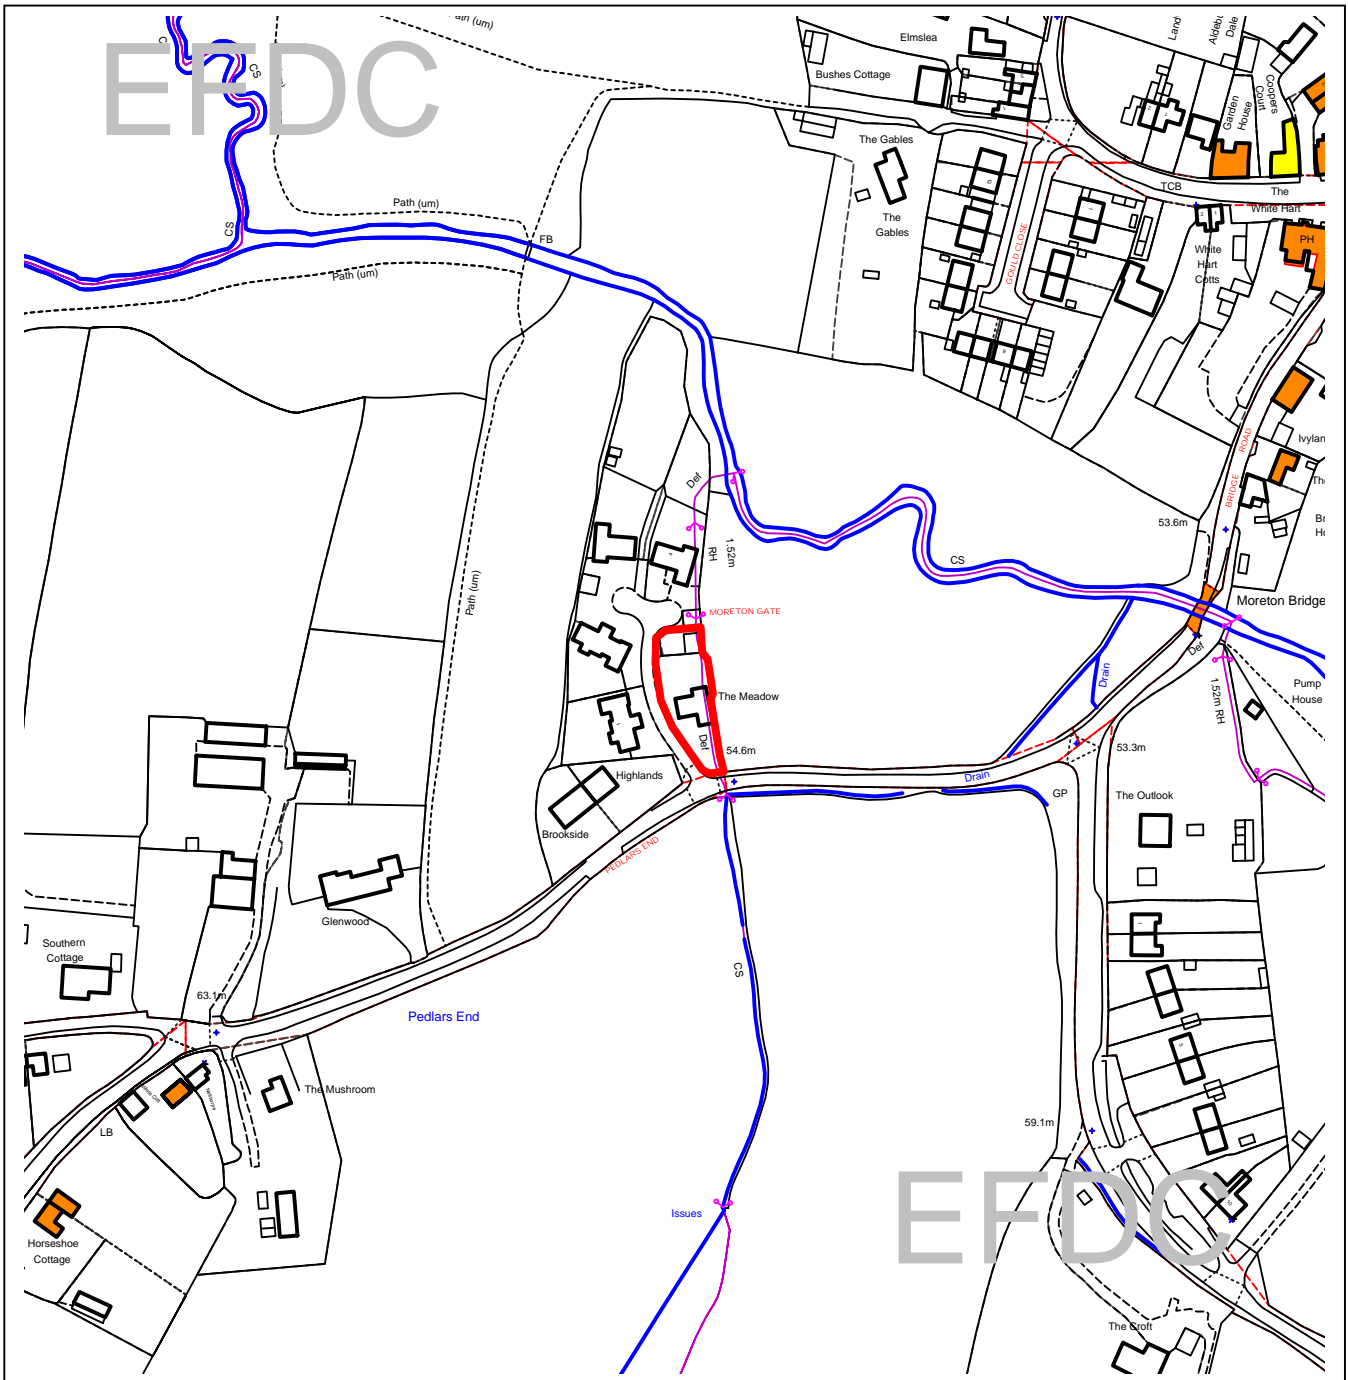

Epping Forest District Council

District Development Control Committee

The material contained in this plot has been reproduced from an Ordnance Survey map with the permission of the Controller of Her Majesty's Stationery. (c) Crown Copyright. Unauthorised reproduction infringes Crown Copyright and may lead to prosecution or civil proceedings.

EFDC licence No.100018534

Agenda Item Number:	14
Application Number:	EPF/1478/08
Site Name:	The Meadow, Pedlars End, Moreton CM5 0LW
Scale of Plot:	1/2500